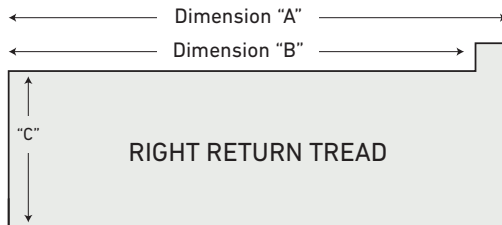

### FloorMade Stair Tread Styles

Notes:

DIMENSION	INCHES	MEASURING	QUANTITY
"A"		Outside Width	
"B"		Depth	
TREAD STYLE			
<input type="checkbox"/> Picture Frame <input type="checkbox"/> Strip <input type="checkbox"/> Shaker			

Notes:

DIMENSION	INCHES	MEASURING	QUANTITY
"A"		Outside Width	
"B"		Inside Width	
"C"		Depth	
TREAD STYLE			
<input type="checkbox"/> Picture Frame <input type="checkbox"/> Strip <input type="checkbox"/> Shaker			