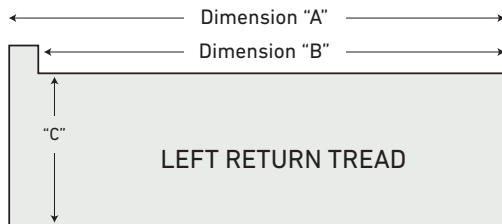

### FloorMade Stair Tread Styles

Notes:

DIMENSION	INCHES	MEASURING	QUANTITY
"A"		Outside Width	
"B"		Depth	
TREAD STYLE			
<input type="checkbox"/> Picture Frame <input type="checkbox"/> Strip <input type="checkbox"/> Shaker			

Notes:

DIMENSION	INCHES	MEASURING	QUANTITY
"A"		Outside Width	
"B"		Inside Width	
"C"		Depth	
TREAD STYLE			
<input type="checkbox"/> Picture Frame <input type="checkbox"/> Strip <input type="checkbox"/> Shaker			